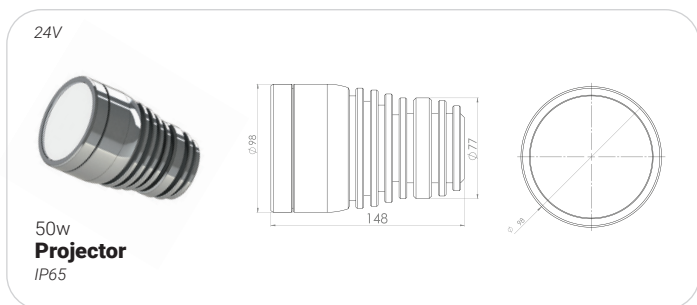

D6-L8-12w-18w-450 ADG
Frameless Directional
IP54

24V-220V

D10-B2-6w-12w
Size 10 Bevel
IP54

24V

D10-L13-12w-18w-36w
Surface Mounting
IP54

Futureli **Line Cards**

TOPMET®

Topmet Products includes aluminum profiles for Linear Lighting that allow you to implement various lighting projects, achieve a variety of interior effects and give the decorated rooms a unique atmosphere.