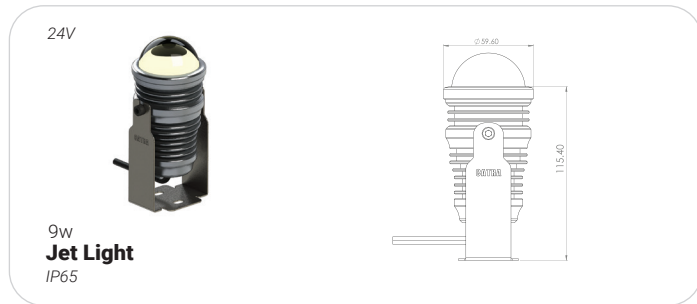

D6-L8-12w-18w-450 ADG
Frameless Directional
IP54

24V-220V

D10-B2-6w-12w
Size 10 Bevel
IP54

24V

D10-L13-12w-18w-36w
Surface Mounting
IP54

Futureli **Line Cards**

TOPMET®

Topmet Products includes aluminum profiles for Linear Lighting that allow you to implement various lighting projects, achieve a variety of interior effects and give the decorated rooms a unique atmosphere.