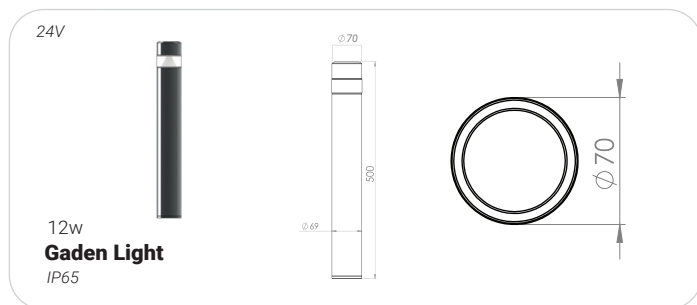

D6-L8-12w-18w-450 ADG
Frameless Directional
IP54

24V-220V

D10-B2-6w-12w
Size 10 Bevel
IP54

24V

D10-L13-12w-18w-36w
Surface Mounting
IP54

Futureli **Line Cards**

TOPMET®

Topmet Products includes aluminum profiles for Linear Lighting that allow you to implement various lighting projects, achieve a variety of interior effects and give the decorated rooms a unique atmosphere.