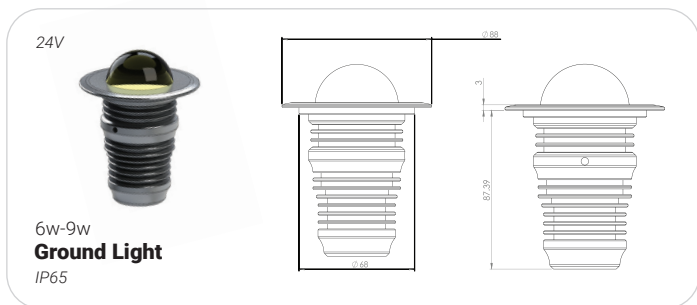

D6-L8-12w-18w-450 ADG
Frameless Directional
IP54

24V-220V

D10-B2-6w-12w
Size 10 Bevel
IP54

24V

D10-L13-12w-18w-36w
Surface Mounting
IP54

Futureli **Line Cards**

TOPMET®

Topmet Products includes aluminum profiles for Linear Lighting that allow you to implement various lighting projects, achieve a variety of interior effects and give the decorated rooms a unique atmosphere.