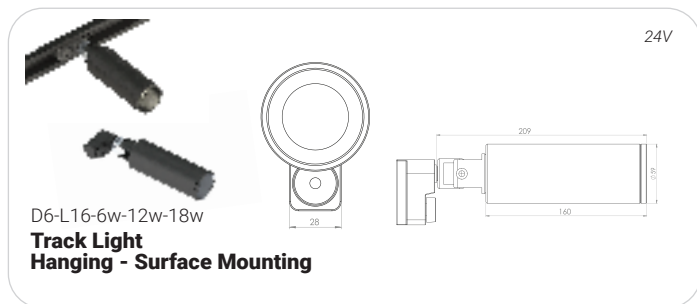

D8-C1-6w
Size 8
IP54

24V-220V

Narrow Brim
D8-B1-6w
Size 8 Bevel
IP54

24V-220V

D10-6w-12w
Size 10
IP54

24V-220V

D8-F-6w
Frameless
IP54

24V-220V

D6-L8-12w-18w-450 ADG
Frameless Directional
IP54

24V-220V

D10-B2-6w-12w
Size 10 Bevel
IP54

24V

D10-L13-12w-18w-36w
Surface Mounting
IP54

Futureli **Line Cards**

TOPMET®

Topmet Products includes aluminum profiles for Linear Lighting that allow you to implement various lighting projects, achieve a variety of interior effects and give the decorated rooms a unique atmosphere.