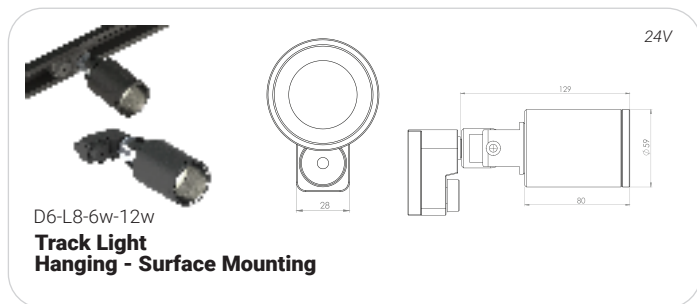

D8-C1-6w
Size 8
IP54

24V-220V

Narrow Brim
D8-B1-6w
Size 8 Bevel
IP54

24V-220V

D10-6w-12w
Size 10
IP54

24V-220V

D8-F-6w
Frameless
IP54

24V-220V

D6-L8-12w-18w-450 ADG
Frameless Directional
IP54

24V-220V

D10-B2-6w-12w
Size 10 Bevel
IP54

24V

D10-L13-12w-18w-36w
Surface Mounting
IP54

Futureli **Line Cards**

TOPMET®

Topmet Products includes aluminum profiles for Linear Lighting that allow you to implement various lighting projects, achieve a variety of interior effects and give the decorated rooms a unique atmosphere.