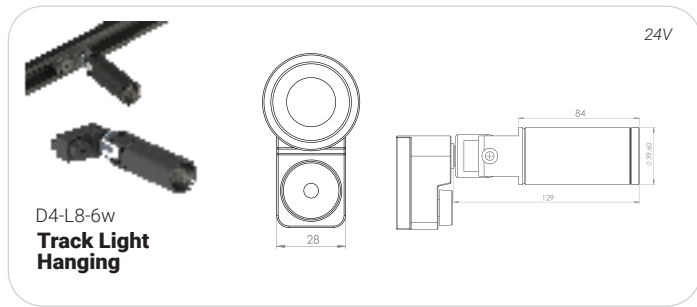

D8-C1-6w
Size 8
IP54

24V-220V

Narrow Brim
D8-B1-6w
Size 8 Bevel
IP54

24V-220V

D10-6w-12w
Size 10
IP54

24V-220V

D8-F-6w
Frameless
IP54

24V-220V

D6-L8-12w-18w-450 ADG
Frameless Directional
IP54

24V-220V

D10-B2-6w-12w
Size 10 Bevel
IP54

24V

D10-L13-12w-18w-36w
Surface Mounting
IP54

Futureli **Line Cards**

TOPMET®

Topmet Products includes aluminum profiles for Linear Lighting that allow you to implement various lighting projects, achieve a variety of interior effects and give the decorated rooms a unique atmosphere.