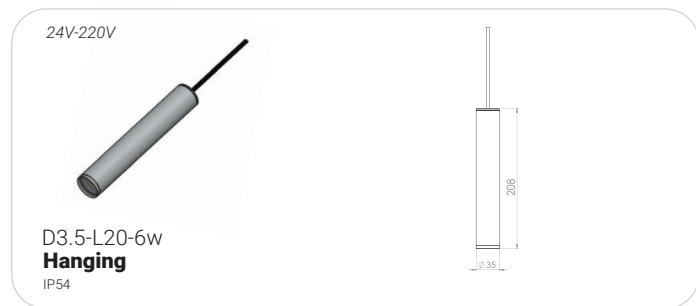

D8-C1-6w
Size 8
IP54

24V-220V

Narrow Brim
D8-B1-6w
Size 8 Bevel
IP54

24V-220V

D10-6w-12w
Size 10
IP54

24V-220V

D8-F-6w
Frameless
IP54

24V-220V

D6-L8-12w-18w-450 ADG
Frameless Directional
IP54

24V-220V

D10-B2-6w-12w
Size 10 Bevel
IP54

24V

D10-L13-12w-18w-36w
Surface Mounting
IP54

Futureli **Line Cards**

TOPMET®

Topmet Products includes aluminum profiles for Linear Lighting that allow you to implement various lighting projects, achieve a variety of interior effects and give the decorated rooms a unique atmosphere.