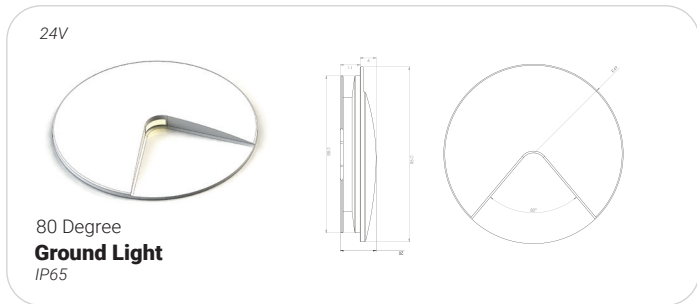

D6-L8-12w-18w-450 ADG
Frameless Directional
IP54

24V-220V

D10-B2-6w-12w
Size 10 Bevel
IP54

24V

D10-L13-12w-18w-36w
Surface Mounting
IP54

Futureli **Line Cards**

TOPMET®

Topmet Products includes aluminum profiles for Linear Lighting that allow you to implement various lighting projects, achieve a variety of interior effects and give the decorated rooms a unique atmosphere.