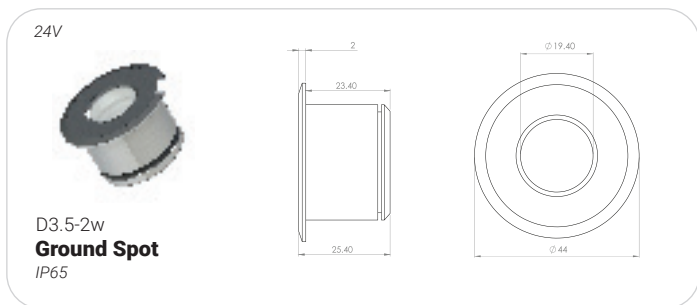

D6-L8-12w-18w-450 ADG
Frameless Directional
IP54

24V-220V

D10-B2-6w-12w
Size 10 Bevel
IP54

24V

D10-L13-12w-18w-36w
Surface Mounting
IP54

Futureli **Line Cards**

TOPMET®

Topmet Products includes aluminum profiles for Linear Lighting that allow you to implement various lighting projects, achieve a variety of interior effects and give the decorated rooms a unique atmosphere.