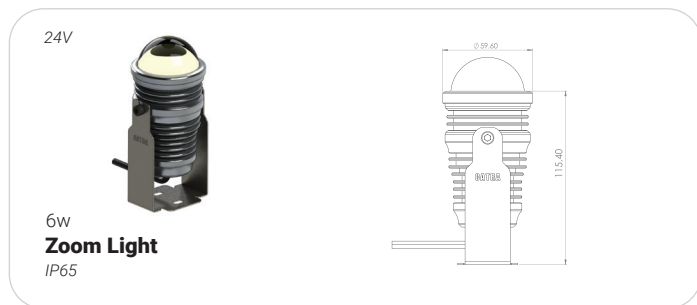

D6-L8-12w-18w-450 ADG
Frameless Directional
IP54

24V-220V

D10-B2-6w-12w
Size 10 Bevel
IP54

24V

D10-L13-12w-18w-36w
Surface Mounting
IP54

Futureli **Line Cards**

TOPMET®

Topmet Products includes aluminum profiles for Linear Lighting that allow you to implement various lighting projects, achieve a variety of interior effects and give the decorated rooms a unique atmosphere.