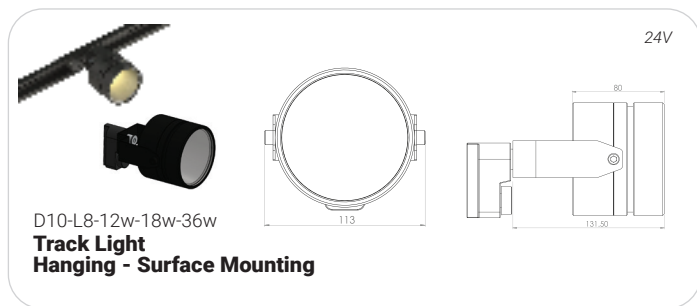

D8-C1-6w
Size 8
IP54

24V-220V

Narrow Brim
D8-B1-6w
Size 8 Bevel
IP54

24V-220V

D10-6w-12w
Size 10
IP54

24V-220V

D8-F-6w
Frameless
IP54

24V-220V

D6-L8-12w-18w-450 ADG
Frameless Directional
IP54

24V-220V

D10-B2-6w-12w
Size 10 Bevel
IP54

24V

D10-L13-12w-18w-36w
Surface Mounting
IP54

Futureli **Line Cards**

TOPMET®

Topmet Products includes aluminum profiles for Linear Lighting that allow you to implement various lighting projects, achieve a variety of interior effects and give the decorated rooms a unique atmosphere.