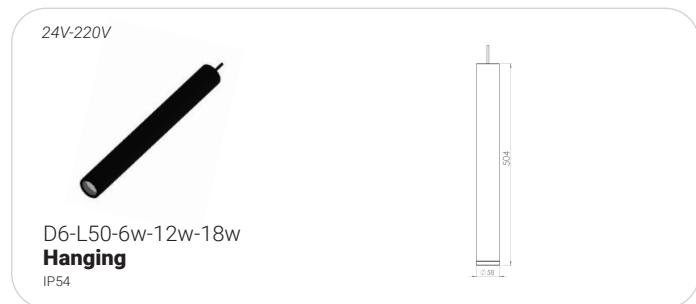

D8-C1-6w
Size 8
IP54

24V-220V

Narrow Brim
D8-B1-6w
Size 8 Bevel
IP54

24V-220V

D10-6w-12w
Size 10
IP54

24V-220V

D8-F-6w
Frameless
IP54

24V-220V

D6-L8-12w-18w-450 ADG
Frameless Directional
IP54

24V-220V

D10-B2-6w-12w
Size 10 Bevel
IP54

24V

D10-L13-12w-18w-36w
Surface Mounting
IP54

Futureli **Line Cards**

TOPMET®

Topmet Products includes aluminum profiles for Linear Lighting that allow you to implement various lighting projects, achieve a variety of interior effects and give the decorated rooms a unique atmosphere.