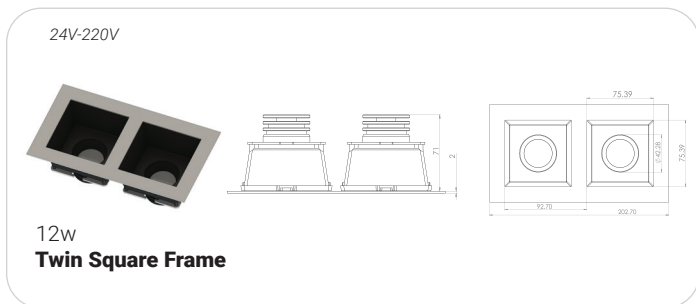

D6-L8-12w-18w-450 ADG
Frameless Directional
IP54

24V-220V

D10-B2-6w-12w
Size 10 Bevel
IP54

24V

D10-L13-12w-18w-36w
Surface Mounting
IP54

Futureli **Line Cards**

TOPMET®

Topmet Products includes aluminum profiles for Linear Lighting that allow you to implement various lighting projects, achieve a variety of interior effects and give the decorated rooms a unique atmosphere.