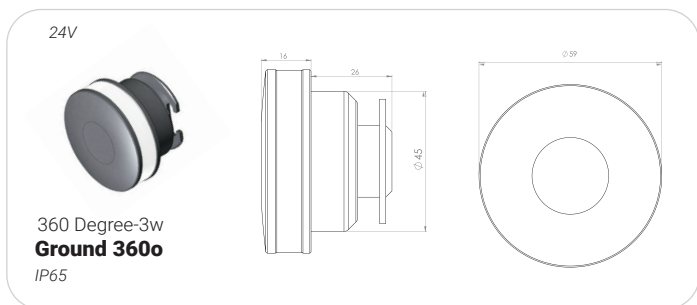

D6-L8-12w-18w-450 ADG
Frameless Directional
IP54

24V-220V

D10-B2-6w-12w
Size 10 Bevel
IP54

24V

D10-L13-12w-18w-36w
Surface Mounting
IP54

Futureli **Line Cards**

TOPMET®

Topmet Products includes aluminum profiles for Linear Lighting that allow you to implement various lighting projects, achieve a variety of interior effects and give the decorated rooms a unique atmosphere.