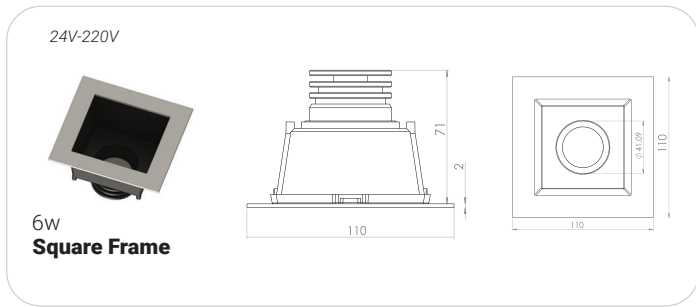

D8-C1-6w
Size 8
IP54

24V-220V

Narrow Brim
D8-B1-6w
Size 8 Bevel
IP54

24V-220V

D10-6w-12w
Size 10
IP54

24V-220V

D8-F-6w
Frameless
IP54

24V-220V

D6-L8-12w-18w-450 ADG
Frameless Directional
IP54

24V-220V

D10-B2-6w-12w
Size 10 Bevel
IP54

24V

D10-L13-12w-18w-36w
Surface Mounting
IP54

Futureli **Line Cards**

TOPMET®

Topmet Products includes aluminum profiles for Linear Lighting that allow you to implement various lighting projects, achieve a variety of interior effects and give the decorated rooms a unique atmosphere.