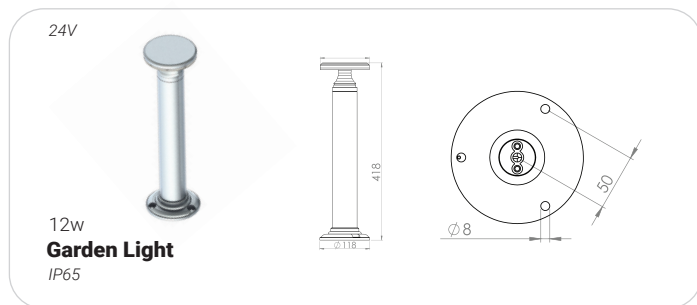

D6-L8-12w-18w-450 ADG
Frameless Directional
IP54

24V-220V

D10-B2-6w-12w
Size 10 Bevel
IP54

24V

D10-L13-12w-18w-36w
Surface Mounting
IP54

Futureli **Line Cards**

TOPMET®

Topmet Products includes aluminum profiles for Linear Lighting that allow you to implement various lighting projects, achieve a variety of interior effects and give the decorated rooms a unique atmosphere.